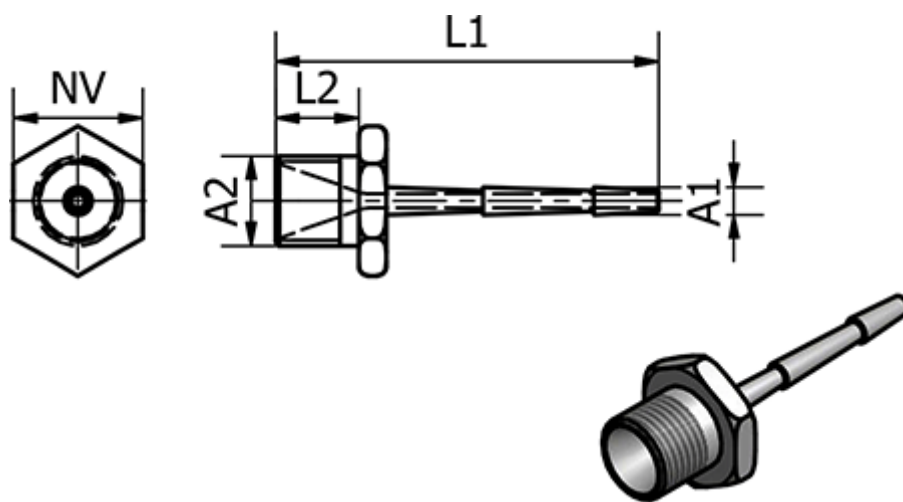

Data Sheet

Article number: 586239HES

Description: Tube Connector 239.H-ES, Ø9 - G 1/2"
Stainless

Measures

Ext. Hose Diameter A1	= 9
L1	= 48.5
L2	= 10
NV	= 24
Thread A2	= G 1/2"